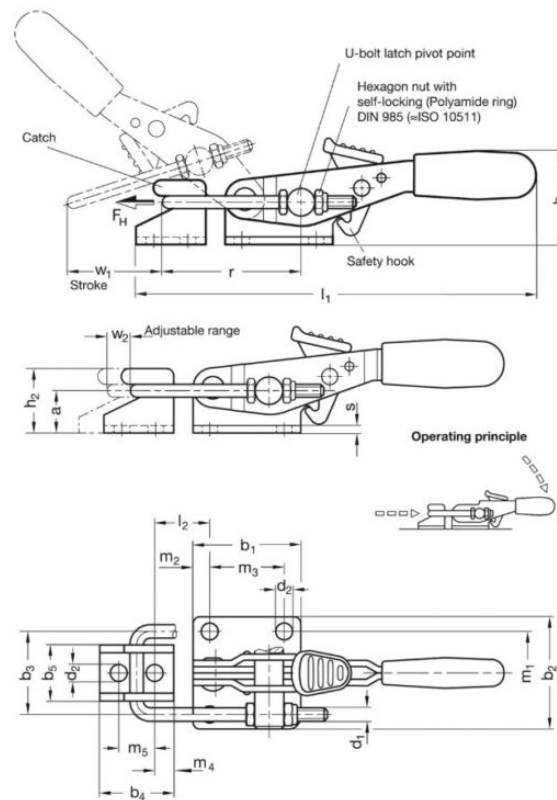

Article number: 208513320T6A4  
 Description: E+G Klee latch clamp  
 GN 851.3-320-T6-A4, w.hook w.catch  
 Note: w.hook w.catch

## Measures

1 = M6	h1 = 45	m5 = 14.3
a = 16	h2 = 25	Power = 3200
b1 = 40	l1 = 166	r = 54
b2 = 44	L2 = 20	s = 3
b3 = 32	m1 = 32	Size = 320
b4 = 28	m2 = 10.5	w1 = 35
b5 = 22	m3 = 19	w2 = 13
d2 = 6.5	m4 = 7	